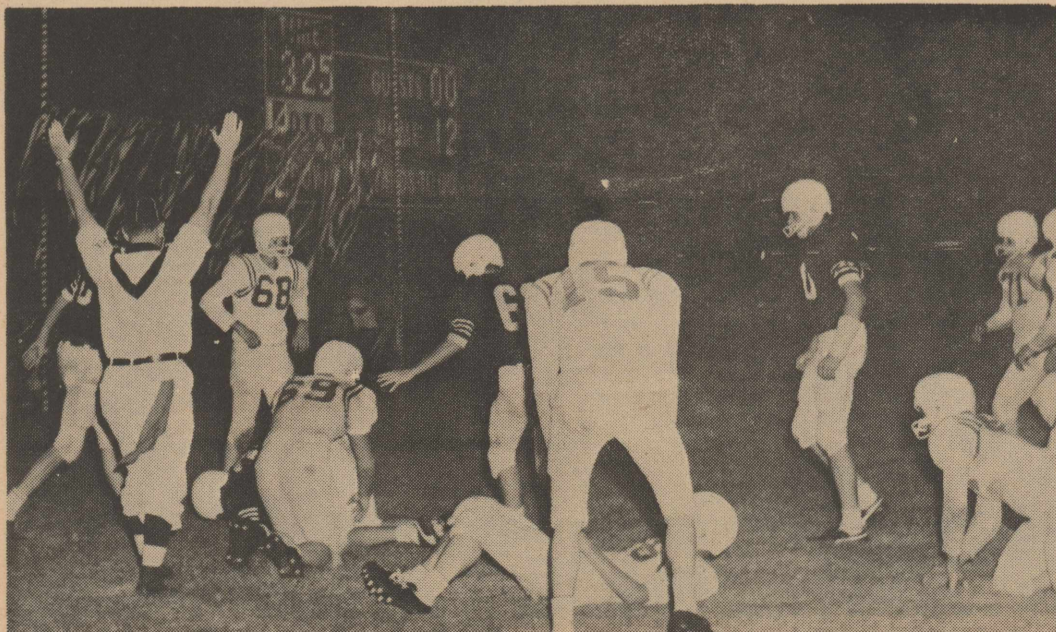

With the ball on the Swift's 41, Heller handed to McLain, who banged for five to 36. McLain got four more to the 32, and Farris took over.

The top scorer last season

electrified the crowd momentarily when he cut through the right side of his line and slashed for 12 yards to the 20. Farris was hit by at least three tacklers and that many more had a crack at him.

JOE RUBALCABA and other Hart defender must have scared this Nazareth pass receiver. No matter whether they did or not, the boy dropped a touchdown pass. The ball is shown here slipping through the receiver's hands. The missed pass was the only threat the Swifts made, as the Longhorns won their season opener, 18-0, here Friday night.

A REFEREE indicates a touchdown for Hart. Dennis McLain had just carried over for the Longhorn's third touchdown, this one coming in the fourth quarter. Hart was pressed to defeat Nazareth, 18-0, in the Friday night, season opener. McLain was the top ground gainer for the 'Horns, beating out teammate Billy Farris by only a few yards.