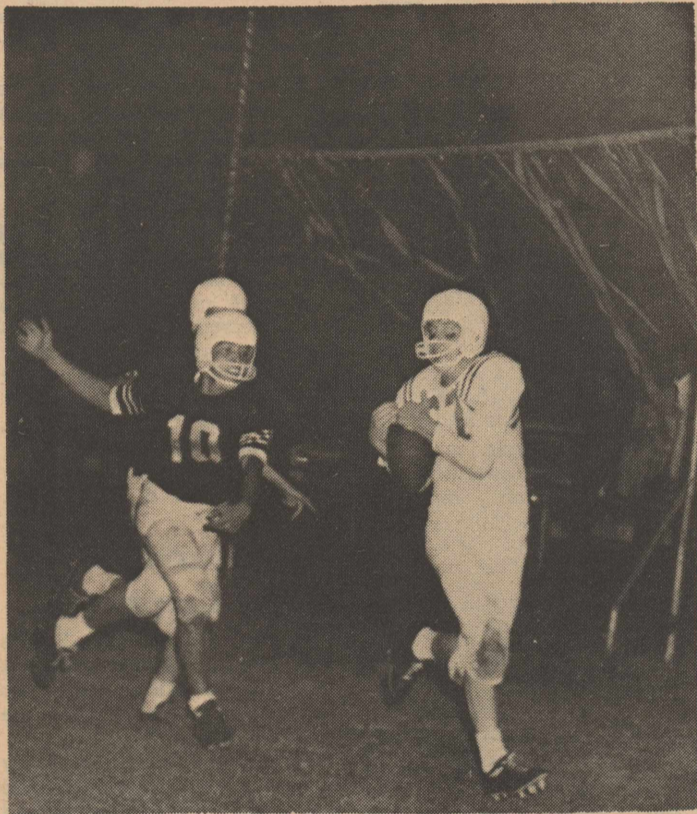

JOE RUBALCABA and other Hart defender must have scared this Nazareth pass receiver. No matter whether they did or not, the boy dropped a touchdown pass. The ball is shown here slipping through the receiver's hands. The missed pass was the only threat the Swifts made, as the Longhorns won their season opener, 18-0, here Friday night.