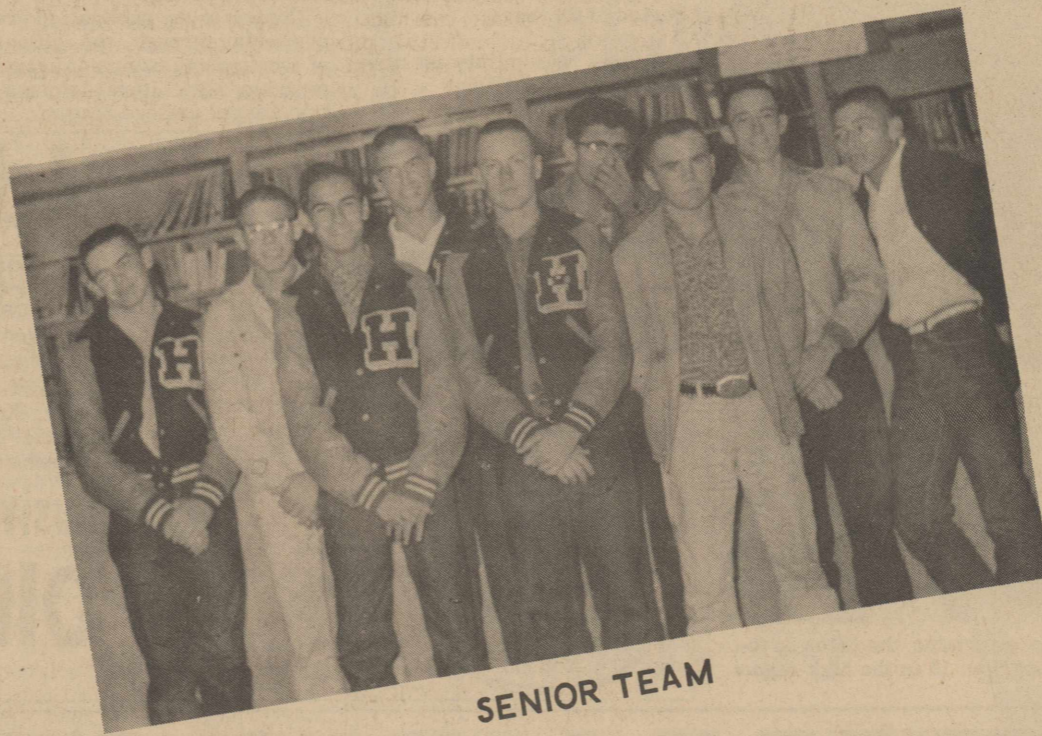

To The District Champion FFA Teams Of HART HIGH SCHOOL

Jr. Chapter Conducting Team Also 1st In Area 1

*Our Future Citizens Are Doing A Top-Notch
Job And We Are Sincerely Proud Of Them.*

Junior Chapter Conducting Team

Garry Heller	Kenneth Bailey
Mark Martin	Kenneth Sharp
Tommy Morrison	Danny Godfrey
Larry Davis	Harvey Sullivan
	Steve Sharp, absent

Senior Chapter Conducting Team

Johnny Kittrell	Gilbert Guzman
Billy Farris	Mike Reed
Dennis McLain	Don Sharp
James Mitchell	Joe Rubalcaba
	Alfonso Gonzales

FARMERS STATE BANK
ROZANNA'S SCHOOL OF MUSIC
NEWSOM GROCERY
HART LAUNDRY
NEWMAN & DUDLEY AGENCY
HI POINT GRAIN & FERTILIZER INC.

L&A DRESS SHOP
COX SHAMROCK SERVICE
COX BUTANE CO.
COX AUTO PARTS
HART LUMBER CO.
LILLY'S CAFE
ED HARRIS LUMBER CO.
LONGHORN BARBER SHOP

HART VARIETY & DRY GOODS
BAILEY MOTOR SERVICE
HART GRAIN CO. INC.
WALT HANSEN GROCERY
SOILA BEAUTY SHOP
PANHANDLE COMPRESS & WAREHOUSE

W.T. SANDERS INSURANCE
GREEN FROG CAFE
HART GIN CO.
HART OF THE PLAINS GIN, INC.
HART PRODUCERS CO-OP GIN
B&K GROCERY
HART OIL & BUTANE CO.
FARMERS GRAIN CO.